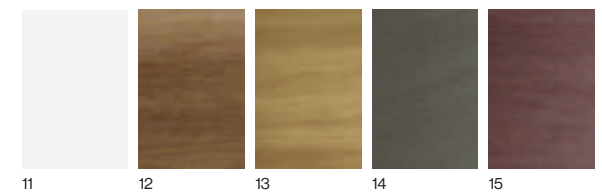

Princeton Oak

Harvard

Kitchen Solid Painted

Greenwich

Millburn

Hampton

Albany

- 01 Dakar
- 02 Dust Grey
- 03 Ice Blue
- 04 Mussel
- 05 Ivory
- 06 Kashmir
- 07 Light Grey
- 08 Magnolia
- 09 Olive
- 10 Stone Grey
- 11 White
- 12 Sanded Oak
- 13 Natural Oak
- 14 Anthracite Stain
- 15 Chocolate Stain

Finish options 12-15 are only available in Greenwich and Millburn.