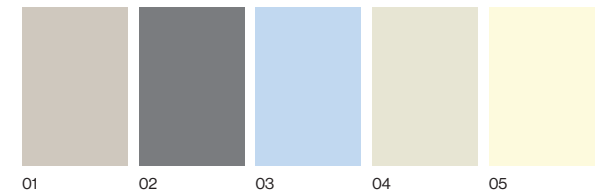

Zoom /
Grey Bordolino Oak

Zoom /
White Avola

Zoom /
Champagne Avola

Zoom /
Green Grey Avola

Zoom /
Brown Grey Avola

Zoom /
Wenge

Zoom /
Grey Brown Ontario
Walnut

Zoom /
Sand Zebrano

Princeton Oak

Harvard

Kitchen Solid Painted

Greenwich

Millburn

Hampton

Albany

- 01 Dakar
- 02 Dust Grey
- 03 Ice Blue
- 04 Mussel
- 05 Ivory
- 06 Kashmir
- 07 Light Grey
- 08 Magnolia
- 09 Olive
- 10 Stone Grey
- 11 White
- 12 Sanded Oak
- 13 Natural Oak
- 14 Anthracite Stain
- 15 Chocolate Stain

Finish options 12-15 are only available in Greenwich and Millburn.