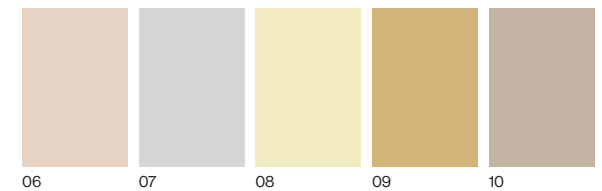

Zoom /
Grey Bordolino Oak

Zoom /
White Avola

Zoom /
Champagne Avola

Zoom /
Green Grey Avola

Zoom /
Brown Grey Avola

Zoom /
Wenge

Zoom /
Grey Brown Ontario
Walnut

Zoom /
Sand Zebrano

Princeton Oak

Harvard

Kitchen Solid Painted

Greenwich

Millburn

Hampton

Albany

- 01 Dakar
- 02 Dust Grey
- 03 Ice Blue
- 04 Mussel
- 05 Ivory
- 06 Kashmir
- 07 Light Grey
- 08 Magnolia
- 09 Olive
- 10 Stone Grey
- 11 White
- 12 Sanded Oak
- 13 Natural Oak
- 14 Anthracite Stain
- 15 Chocolate Stain

Finish options 12-15 are only available in Greenwich and Millburn.